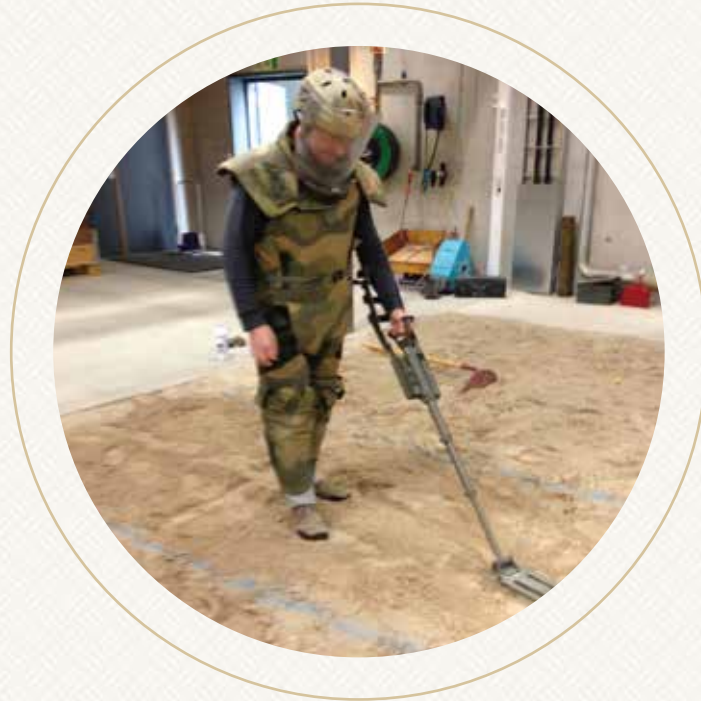

أجهزة الكشف عن المتفجرات EXPLOSIVE DETECTION

الكشف عن المتفجرات هي المشكلة الأكبر عند الشخص الذي يعمل في مجال التفتيش كل يوم يظهر تحدي جديد! ماذا سوف يواجه اليوم؟ طرد مشبوهِ؟ مادة متفجرة؟ مخدرات؟ تحتاج إلى أن تكون هناك أداة دائما إلى جانبك تمكنك من الكشف على أكبر مجموعة من المواد، الفيصل للخدمات الأمنية لديها مجموعة واسعة من الأجهزة التي يمكن أن تكشف التهديدات من المتفجرات والأسلحة الكيماوية والمواد الكيميائية الصناعية السامة والمخدرات وتستطيع القيام بتلك المهام خلال ٢٠ ثانية

For those who work tirelessly to protect the public.

Every day presents a new challenge!

What you will be faced with today? Strange odors? Suspicious packages?
Drugs?

You need to have an instrument by your side that can detect the widest range of substances.

Al Faisal for Security Services has a wide range of detectors which can discover threats from explosives, chemical warfare agents, toxic industrial chemical or narcotic, and can do so in approximately 20 seconds.